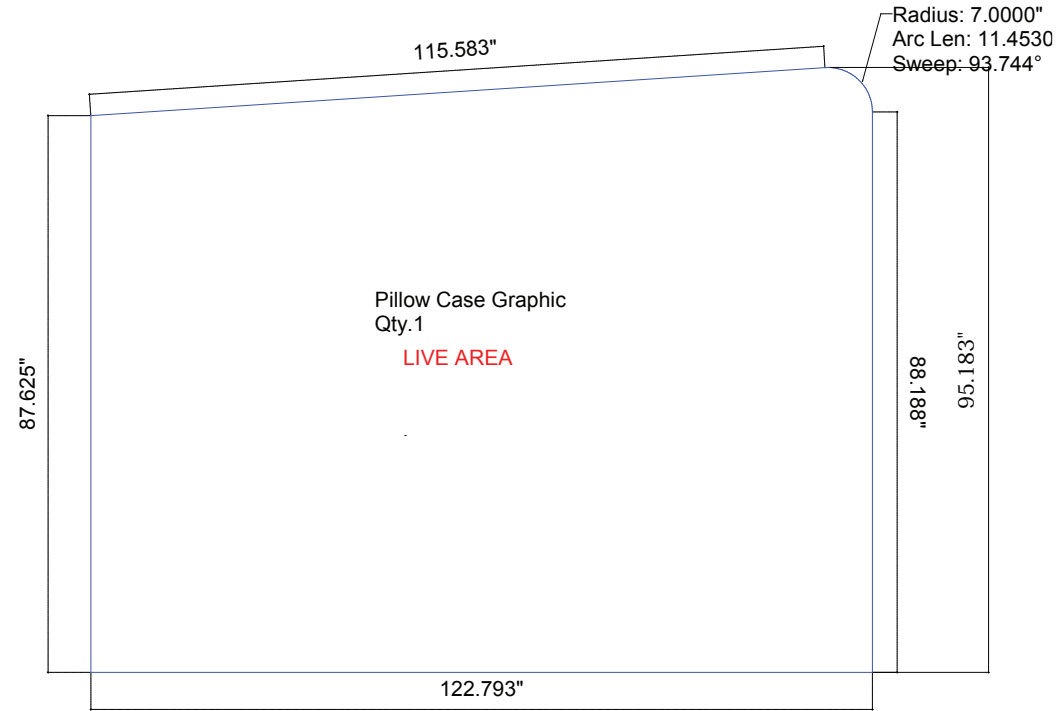

Sintra Header
Qty.1

****NOTE:** Test frames may be required for guaranteed fitting of graphics**

****NOTE:** Graphic files must be @ 150 dpi Finished Size.
DO NOT send Flattened Files. Production cannot manipulate
the content, proportion, or color of these files.

Graphic Dimensions // Reception Counter
Velcro Sintra Graphics