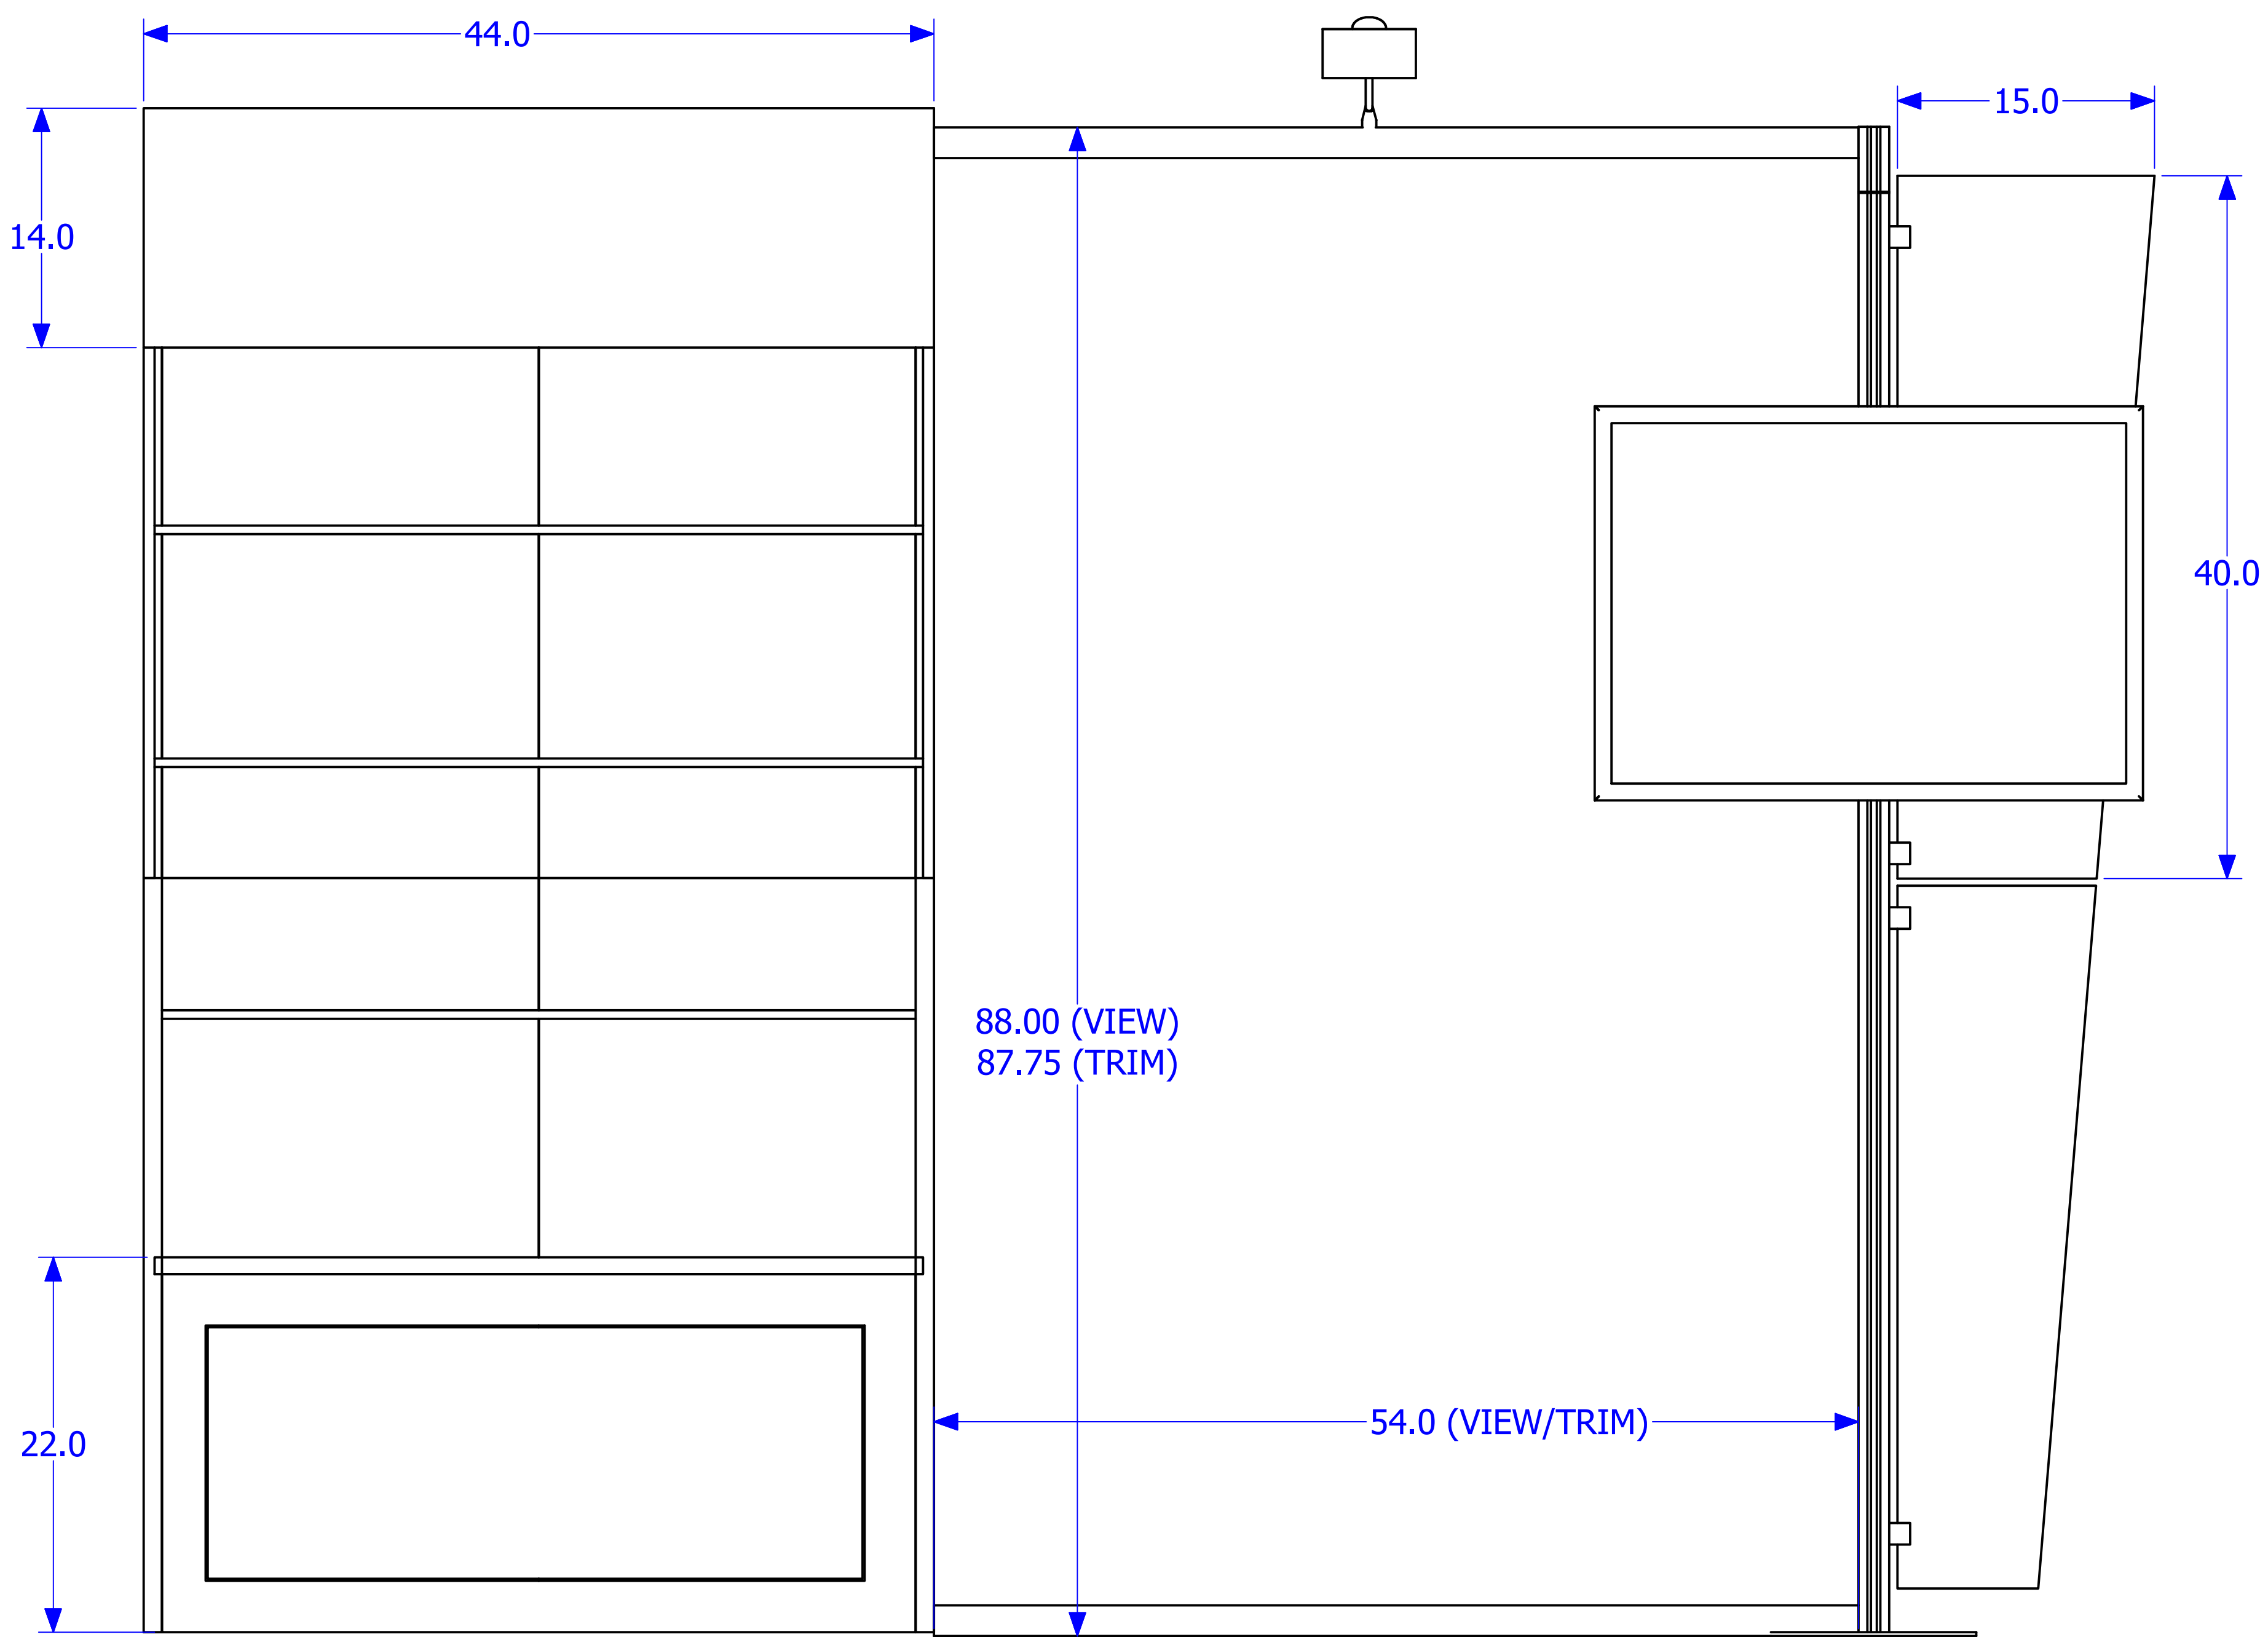

GRAPHIC SPECS

PRODUCT NAME:	ECO-1025
MATERIAL:	PARADISE FABRC
VIEWABLE SIZE:	(1) 54" x 88"
TRIM SIZE:	(1) 54" x 87.75"
MATERIAL:	GREENCORE 1/8 SS
VIEWABLE/TRIM SIZE:	(1) 44" x 14"
ESTIMATED GRAPHIC PACKAGE	\$650 RETAIL
EFFECTIVE DATE:	8/1/2011

**Please use this document for reference only.
Contact your distributor for final graphic templates per order.**

DRAWN michaelmccord	7/20/2011	TITLE	
CHECKED		ECO-1025 GRAPHIC SPECS	
QA		SIZE	D
MFG		DWG NO	ECO-1025 GFX SPECS
APPROVED		REV	1
SCALE		SHEET 1 OF 1	