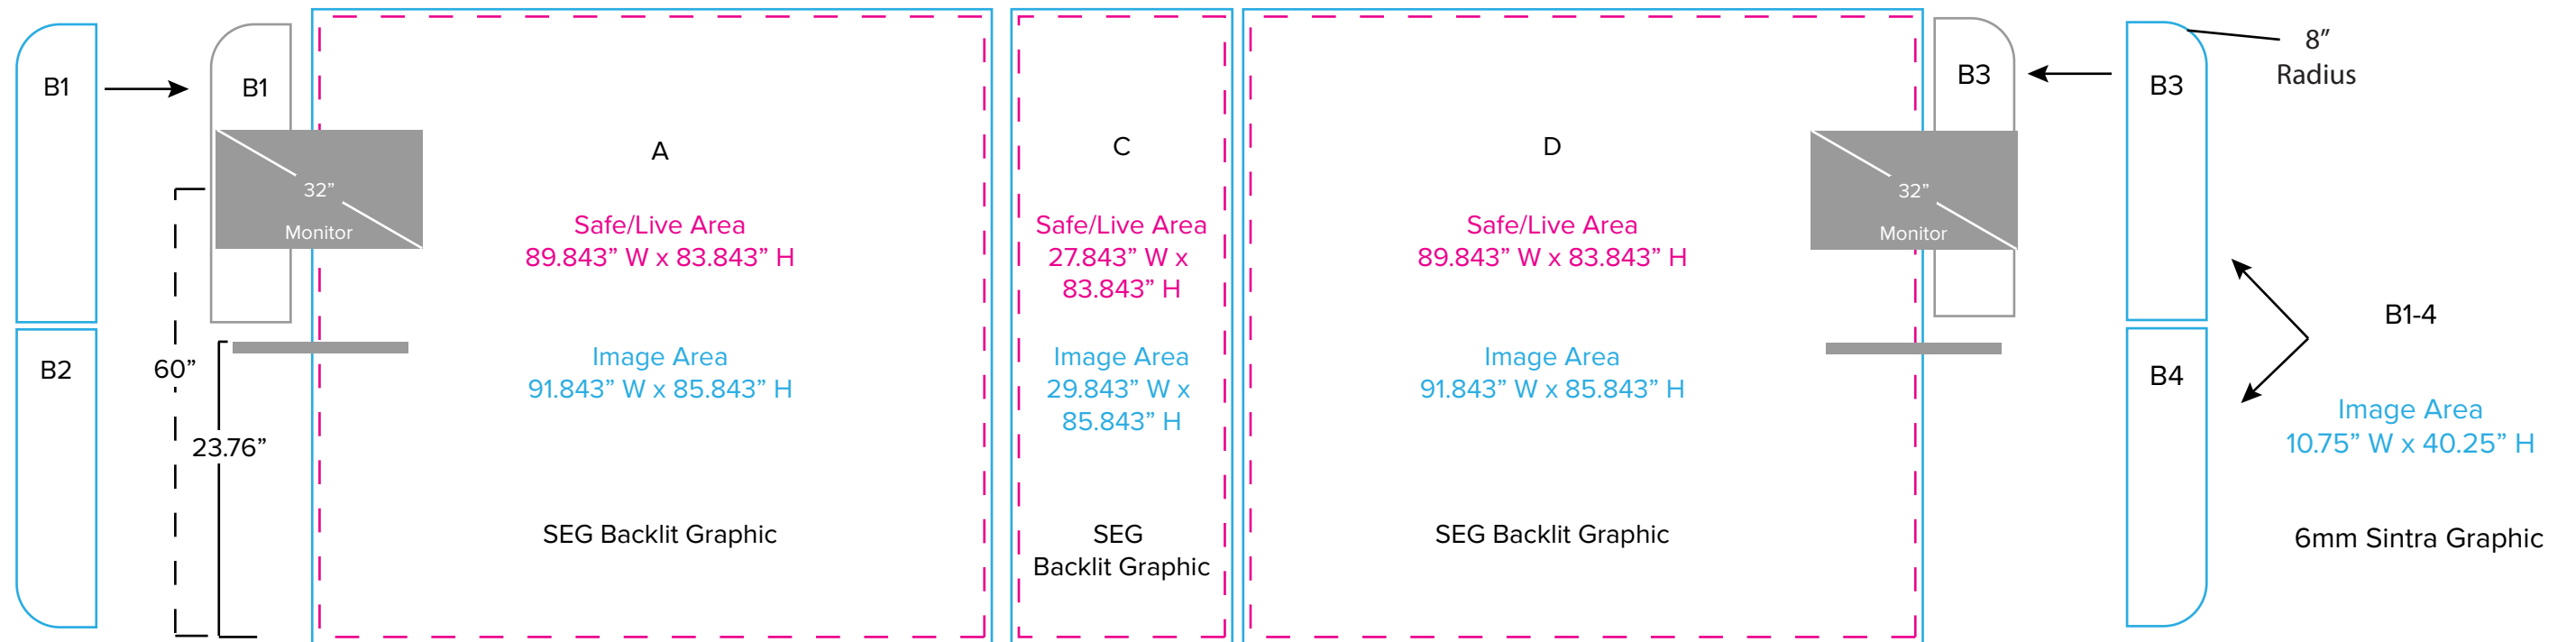

Graphic Template
 10 x 20 Inline Lightbox Exhibit
 Backlit SEG Graphics, Sintra Graphics

Printed Wings NOT INCLUDED in graphics price.
 Please request pricing.

Note:
 1/4" of graphic perimeter
 is hidden by extrusion

Note:
 1/4" of graphic perimeter
 is hidden by extrusion

NOTE: All Raster Art (jpg, tiff,psd, png, etc.) must be at least 100 dpi at print size.