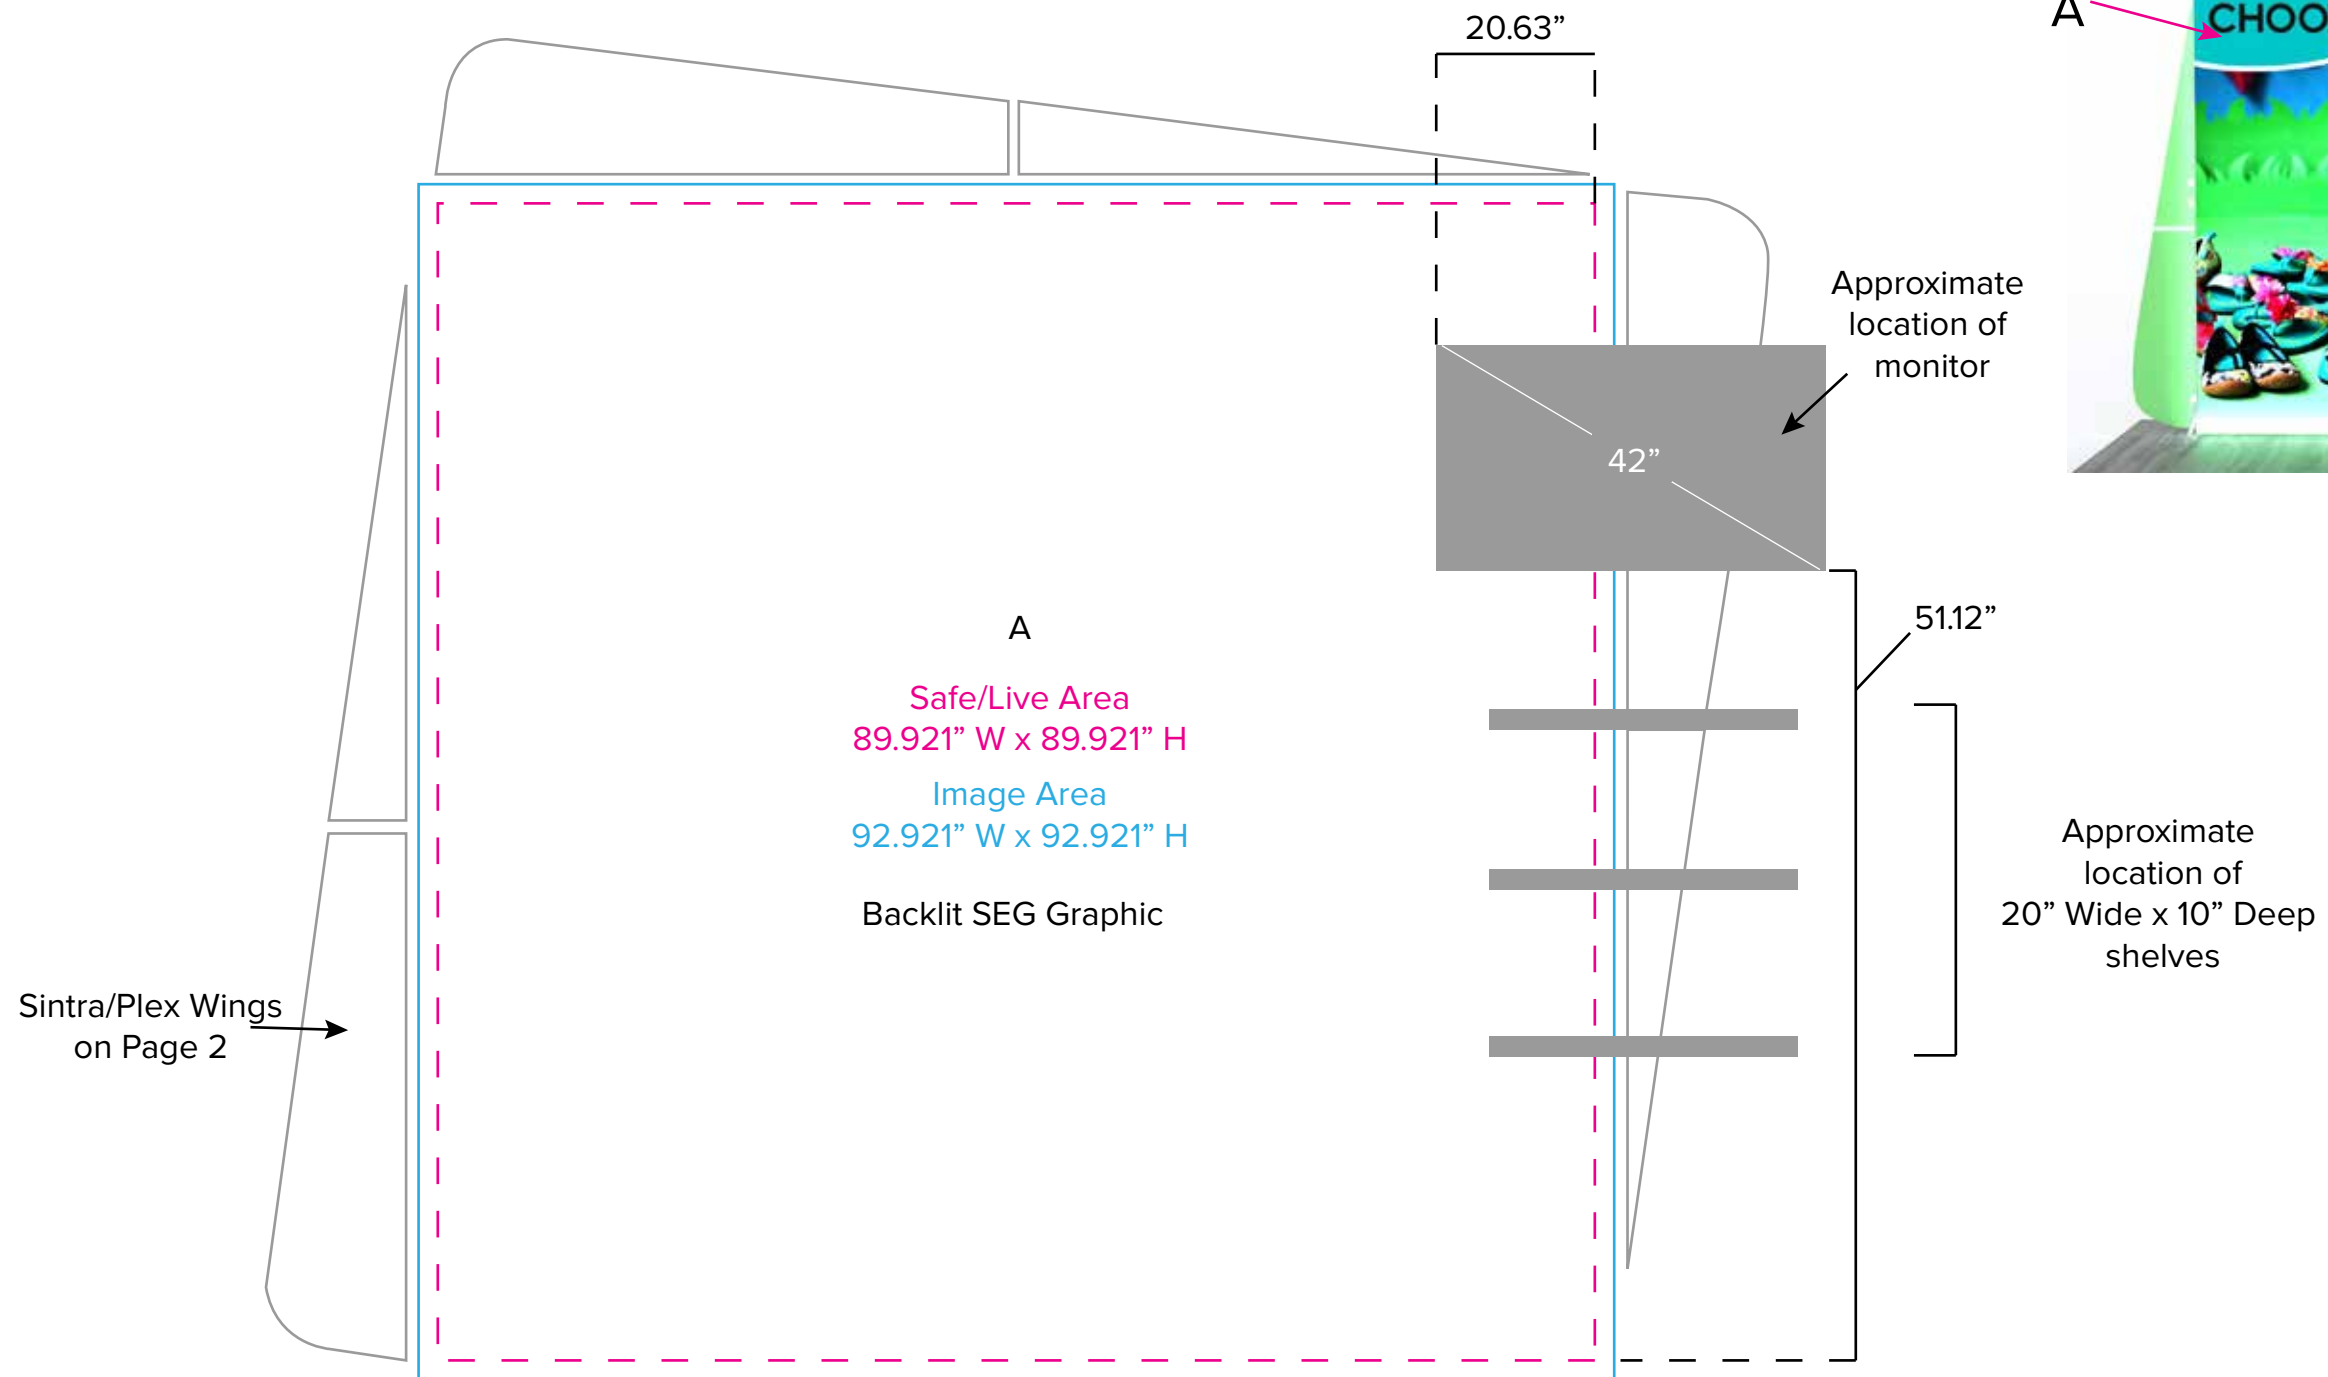

Graphic Template Inline Lightbox - Backlit SEG Graphic

NOTE: All Raster Art (jpg, tiff,psd, png, etc.) must be at least 100 dpi at print size.

Graphic Template Inline Lightbox - Sintra or Plex Wings

NOTE: All Raster Art (jpg, tiff,psd, png, etc.) must be at least 100 dpi at print size.