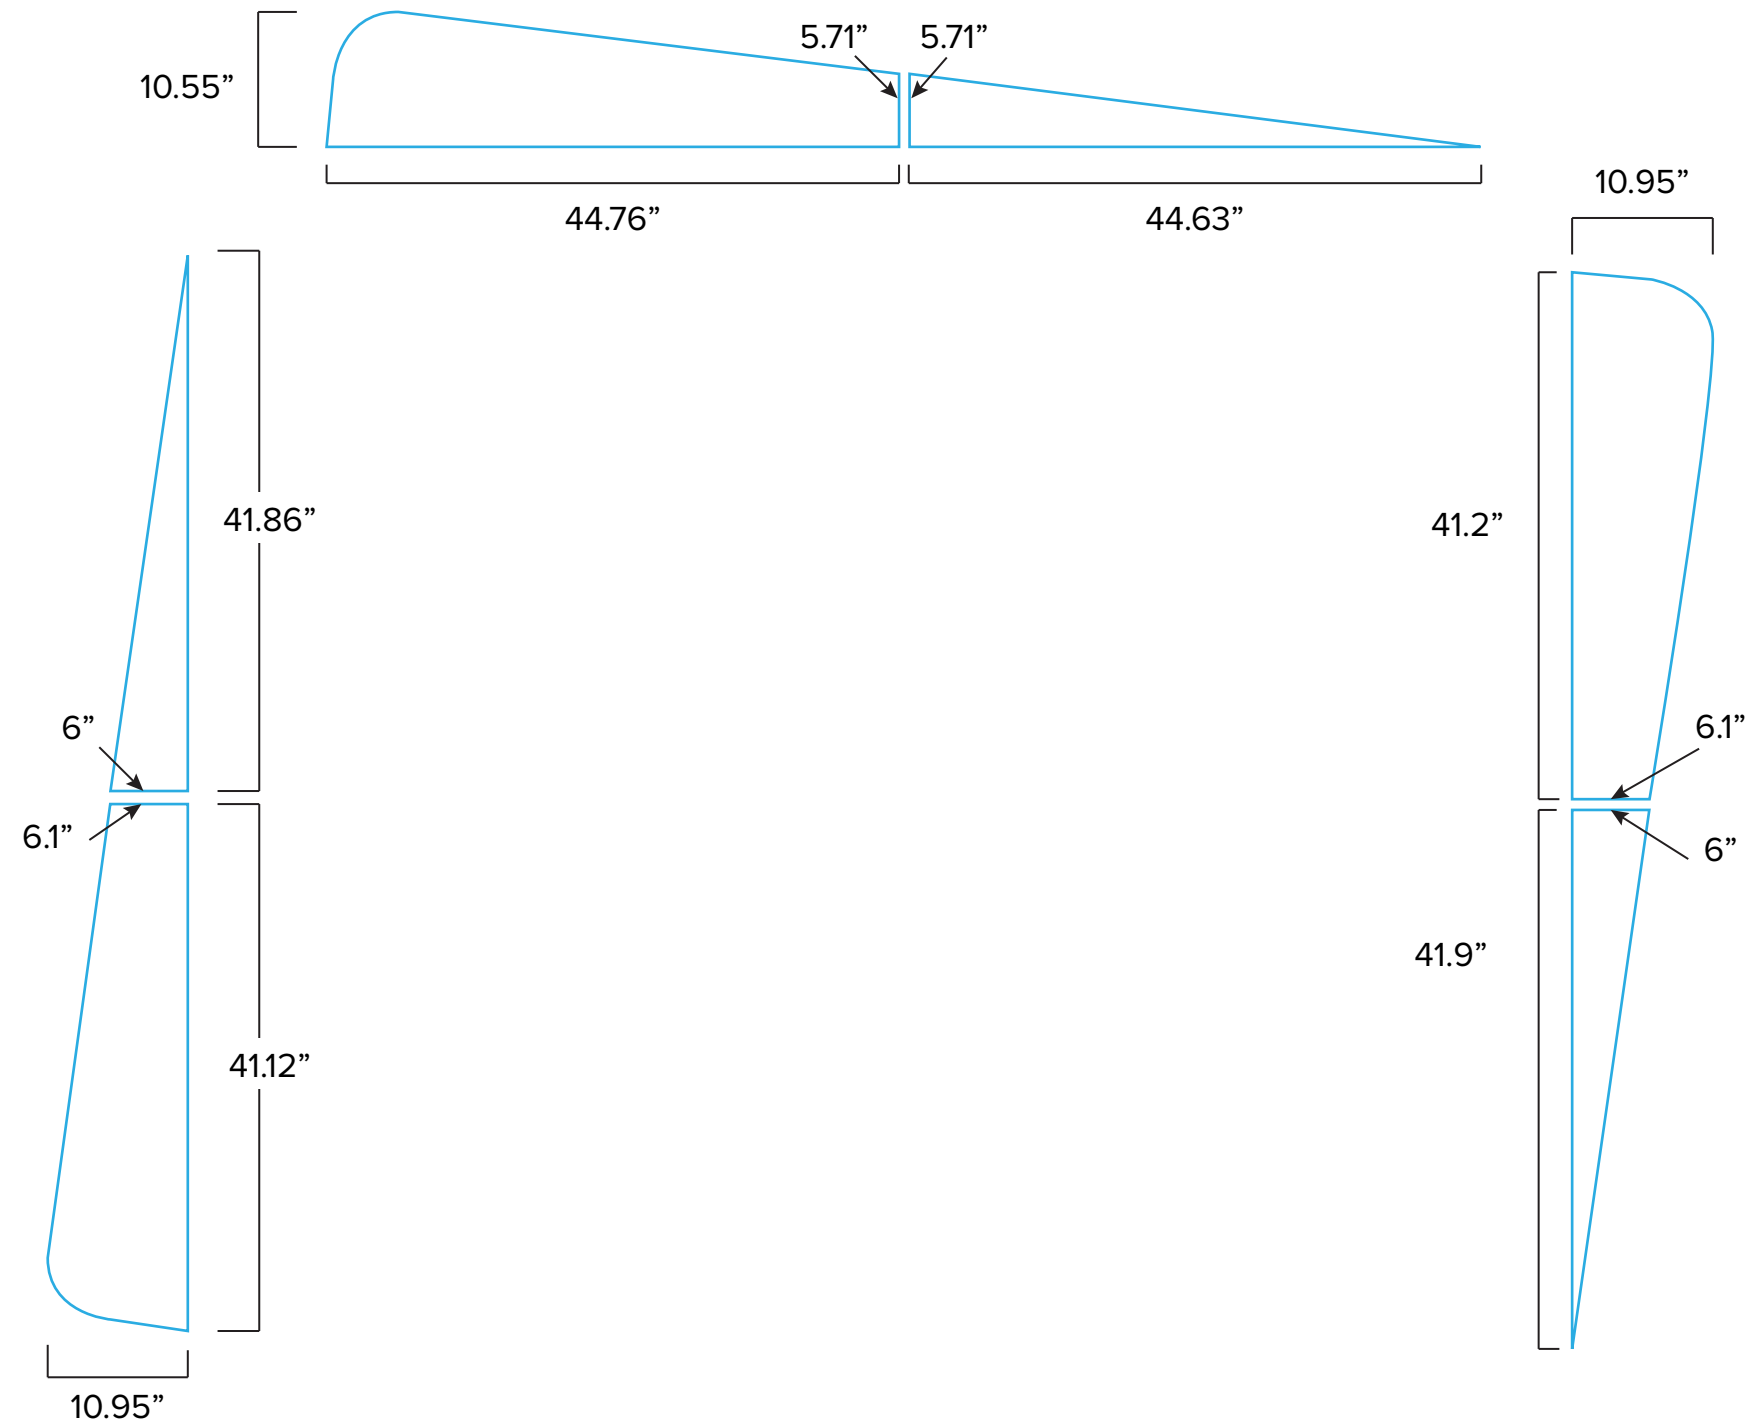

Graphic Template Inline Lightbox - Backlit SEG Graphic

NOTE: All Raster Art (jpg, tiff,psd, png, etc.) must be at least 100 dpi at print size.

Graphic Template Inline Lightbox - Sintra or Plex Wings

NOTE: All Raster Art (jpg, tiff,psd, png, etc.) must be at least 100 dpi at print size.