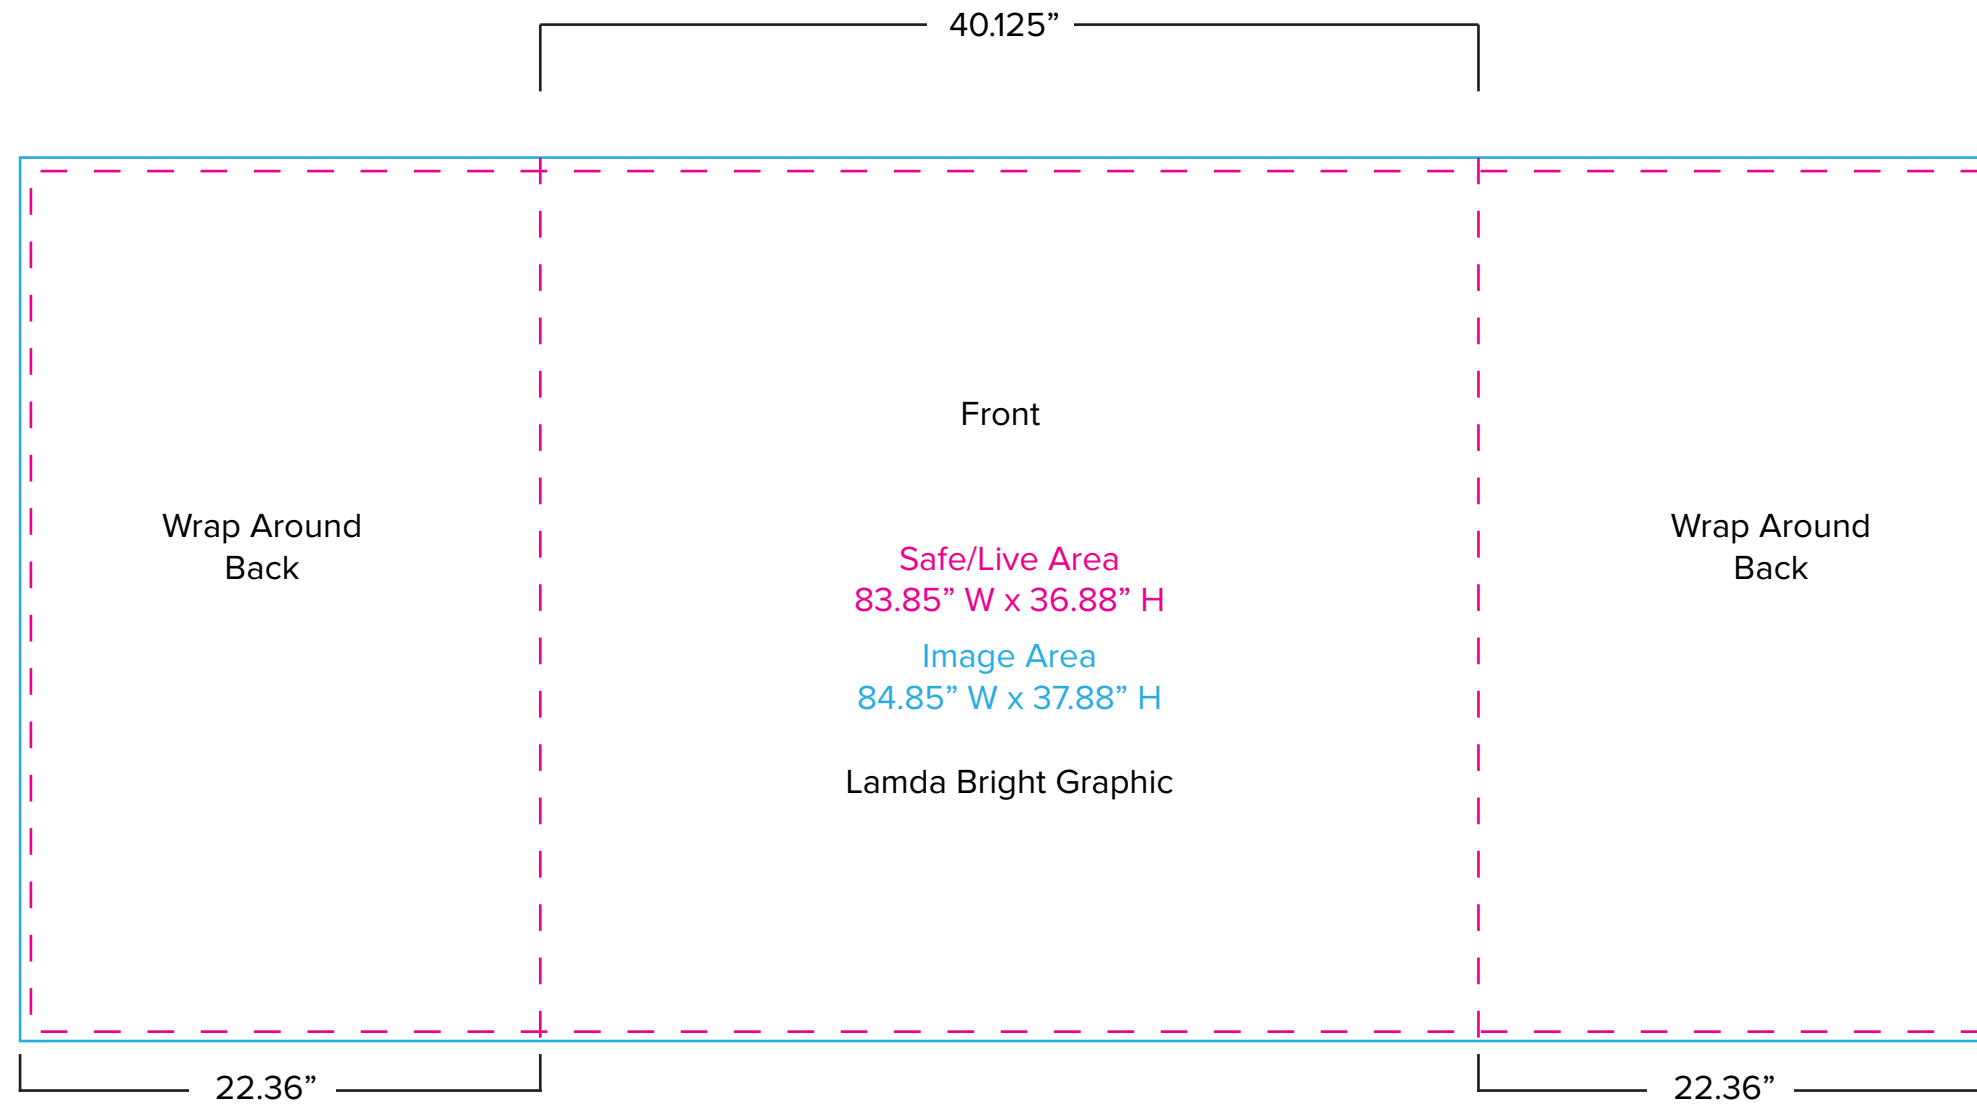

Graphic Template Counter - Lambda Bright Graphic

NOTE: All Raster Art (jpg, tiff,psd, png, etc.) must be at least 100 dpi at print size.